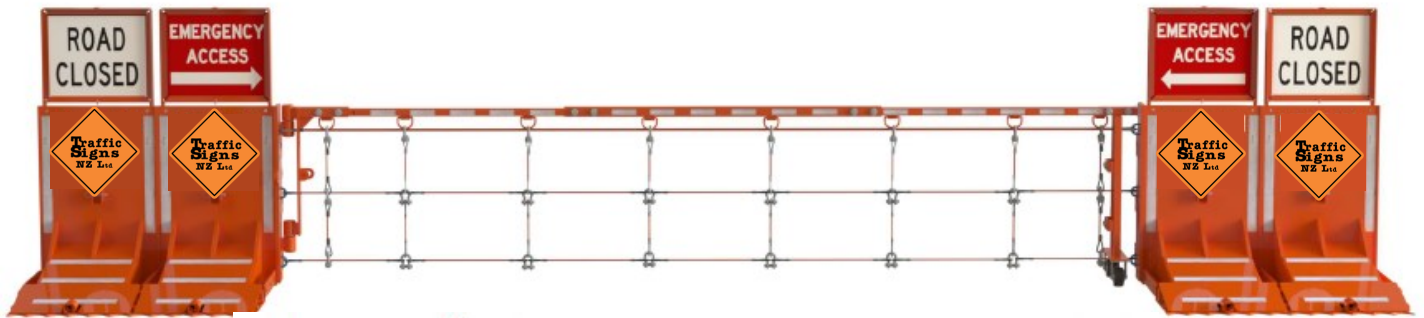

Rapid Gate Net Available in 3m, 3.8m and 4.4m

PRODUCT FEATURES

SPECIFICATIONS

ACCESSORIES

Lifetime warranty

No Hydraulics, No Electricity

One person deployment

180 Degree Rotation

No Maintenance

Made in USA

Dimensions [L-5.5 m,
W-1.2 m, H-1.5 m]

Capability to be
cabled together.

Wayfinding frames

Directional signage

Archer Hauler

180 Degree Horizontal Rotation

Protecting Road Workers and Traffic Controllers

Why Archer-Guard?

- Deployment in under 5 minutes
- Single person deployment
- Deployed inside tapers
- No forklift or crane needed
- Non-mechanical
- Non-lethal to drivers
- Maintenance free
- Lifetime guarantee
- Certified MASH tested: TL 1-40, TL 2-40, TL 1-41, TL 2-41