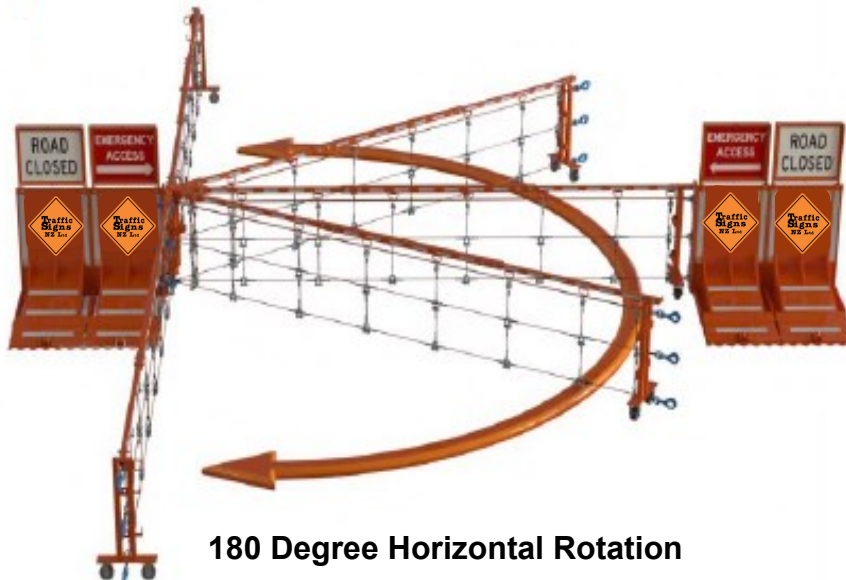

Rapid Gate Net Available in 3m, 3.8m and 4.4m

PRODUCT FEATURES

SPECIFICATIONS

ACCESSORIES

Lifetime warranty

No Hydraulics, No Electricity

One person deployment

180 Degree Rotation

No Maintenance

Made in USA

Dimensions [L-5.5 m,
W-1.2 m, H-1.5 m]

Capability to be
cabled together.

Wayfinding frames

Directional signage

Archer Hauler

180 Degree Horizontal Rotation